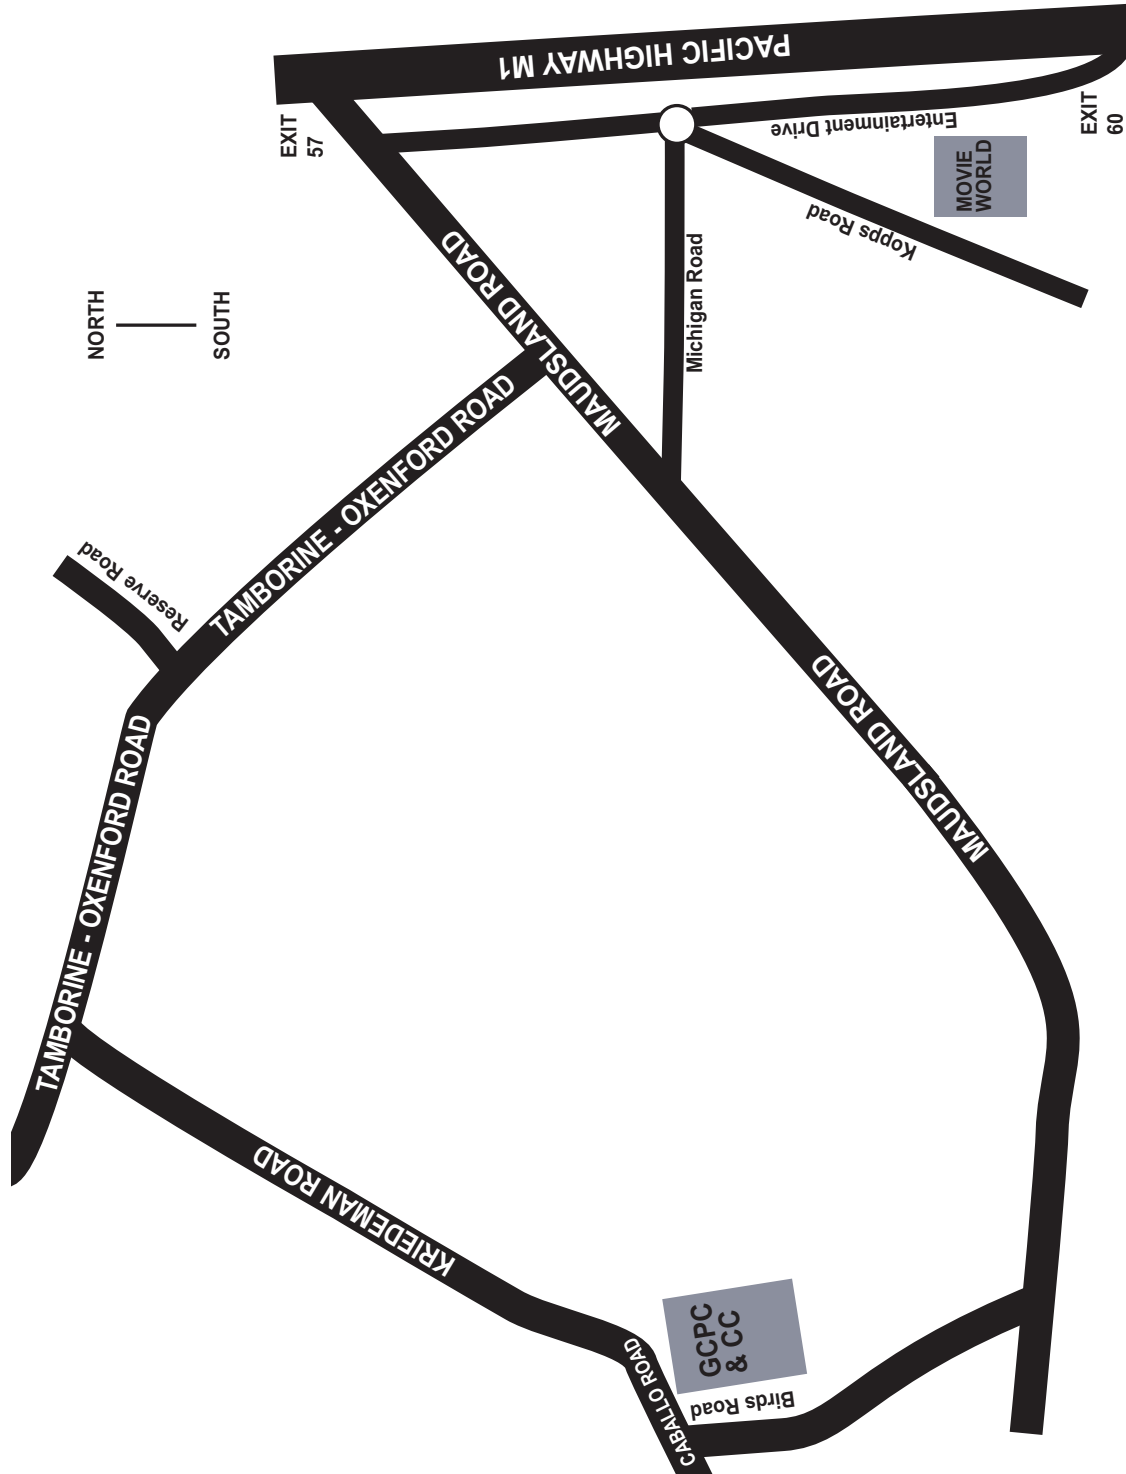

GOLD COAST POLO CLUB

GOLD COAST POLO & COUNTRY CLUB

Information - 1Caballo Road, Guanaba, Queensland. Telephone: (07) 5580 5533 Website: www.goldcoastpolo.com

DIRECTIONS

From Brisbane Airport - Take the M1 motorway heading towards the Gold Coast; take exit 57 Oxenford-Tamborine Road heading west towards Mount Tamborine; 11km from the highway turn left on to Kriedeman Road; go over the causeway then turn left. *The Gold Coast Polo and Country Club is situated at the intersection of Kriedeman and Caballo Road.*

From Surfers Paradise - Take Smith Street to the M1 motorway; head towards Brisbane; take exit 62 heading west towards Studio Village; follow Entertainment Drive and at the roundabout take the Michigan Road exit; follow Michigan Road to the intersection of Maudsland Road and turn left; follow Maudsland Road and turn right on to Birds Road; follow Birds Road to intersection with Caballo Road; turn right at Caballo Road; follow to GCPC & CC gate.

VENDORS

Please note - Horse trucks and floats; follow Caballo Road to intersection with Kriedeman Road, turn left at Kriedeman Road and follow to signed truck and float entry on right.