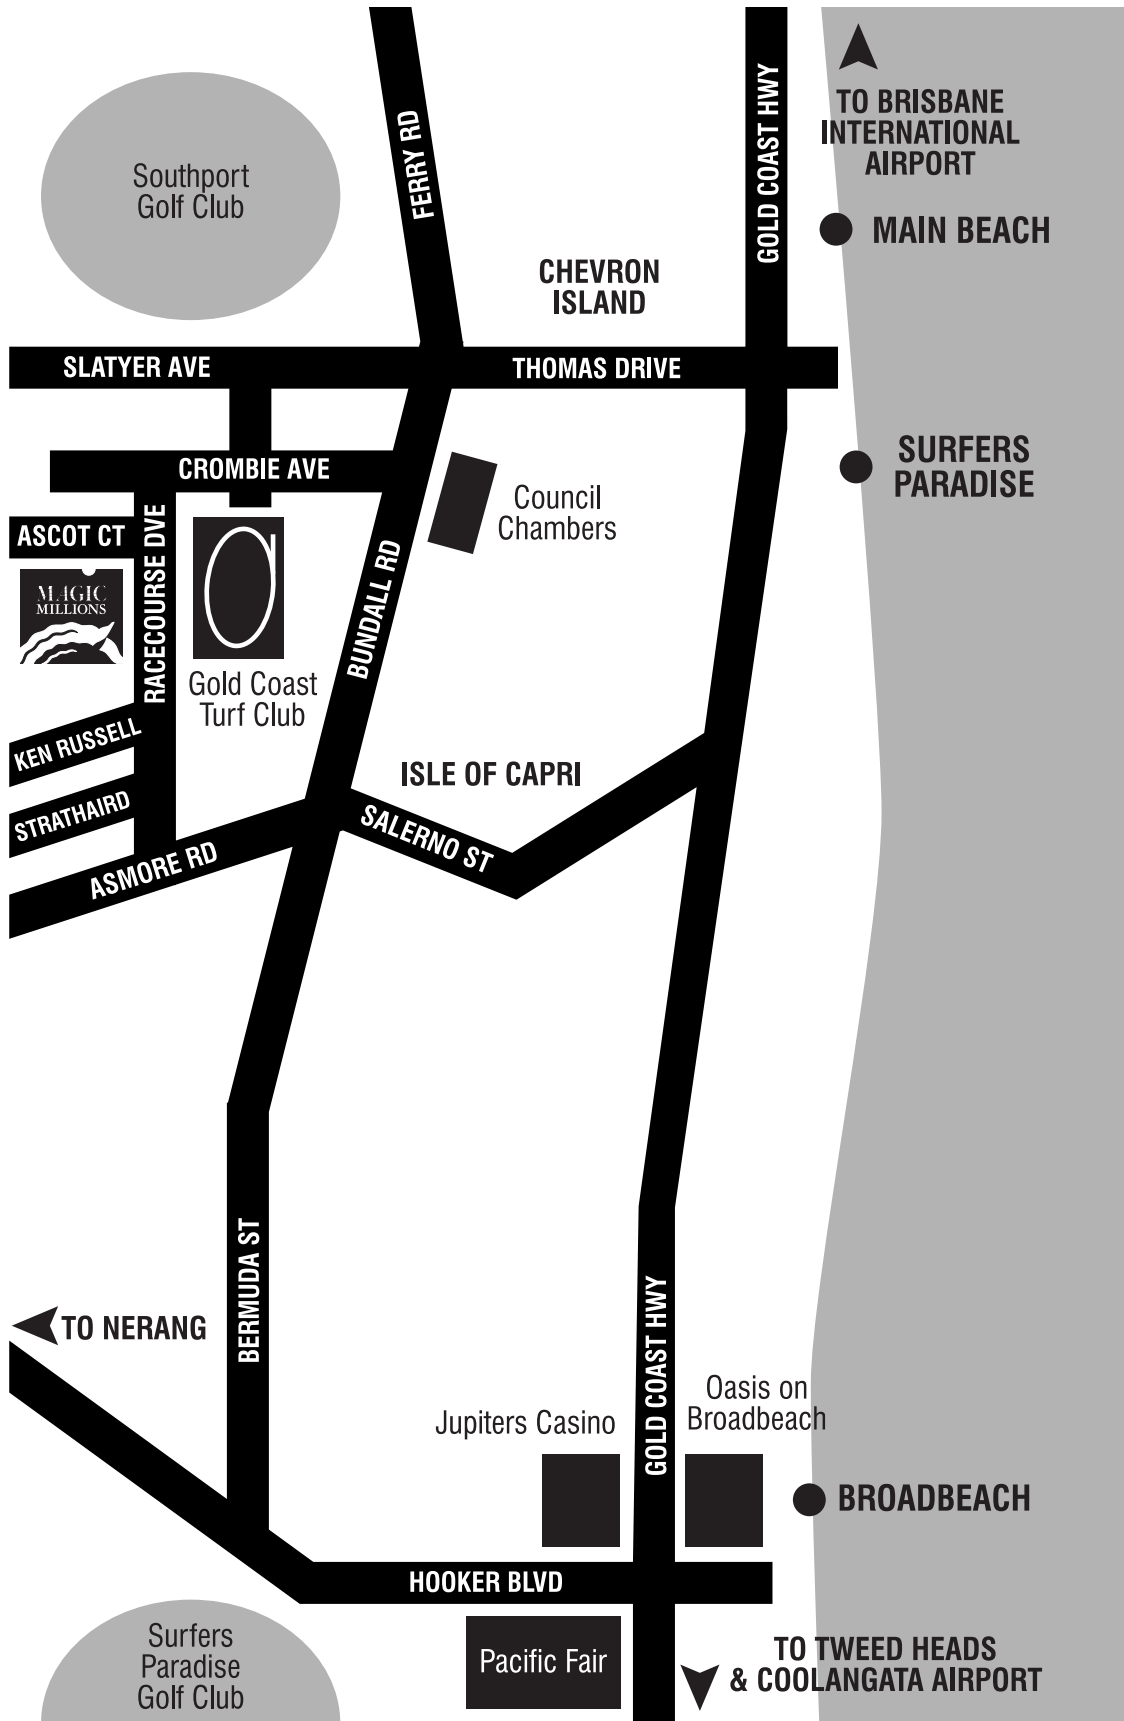

## DIRECTIONS

**From Brisbane Airport** - Gateway Arterial Road to Gold Coast M1; Pacific Highway M1 Exit 66 (Southport/Smith Street Motorway); Right turn at Kumbhari Street lights; Kumbhari Street continues and changes into Wardoo Street, then Slatyer Avenue; Right turn at Racecourse Drive lights; 1st roundabout - right turn; 2nd roundabout - left turn.  
*Magic Millions Car Park right hand side off Racecourse Drive.*