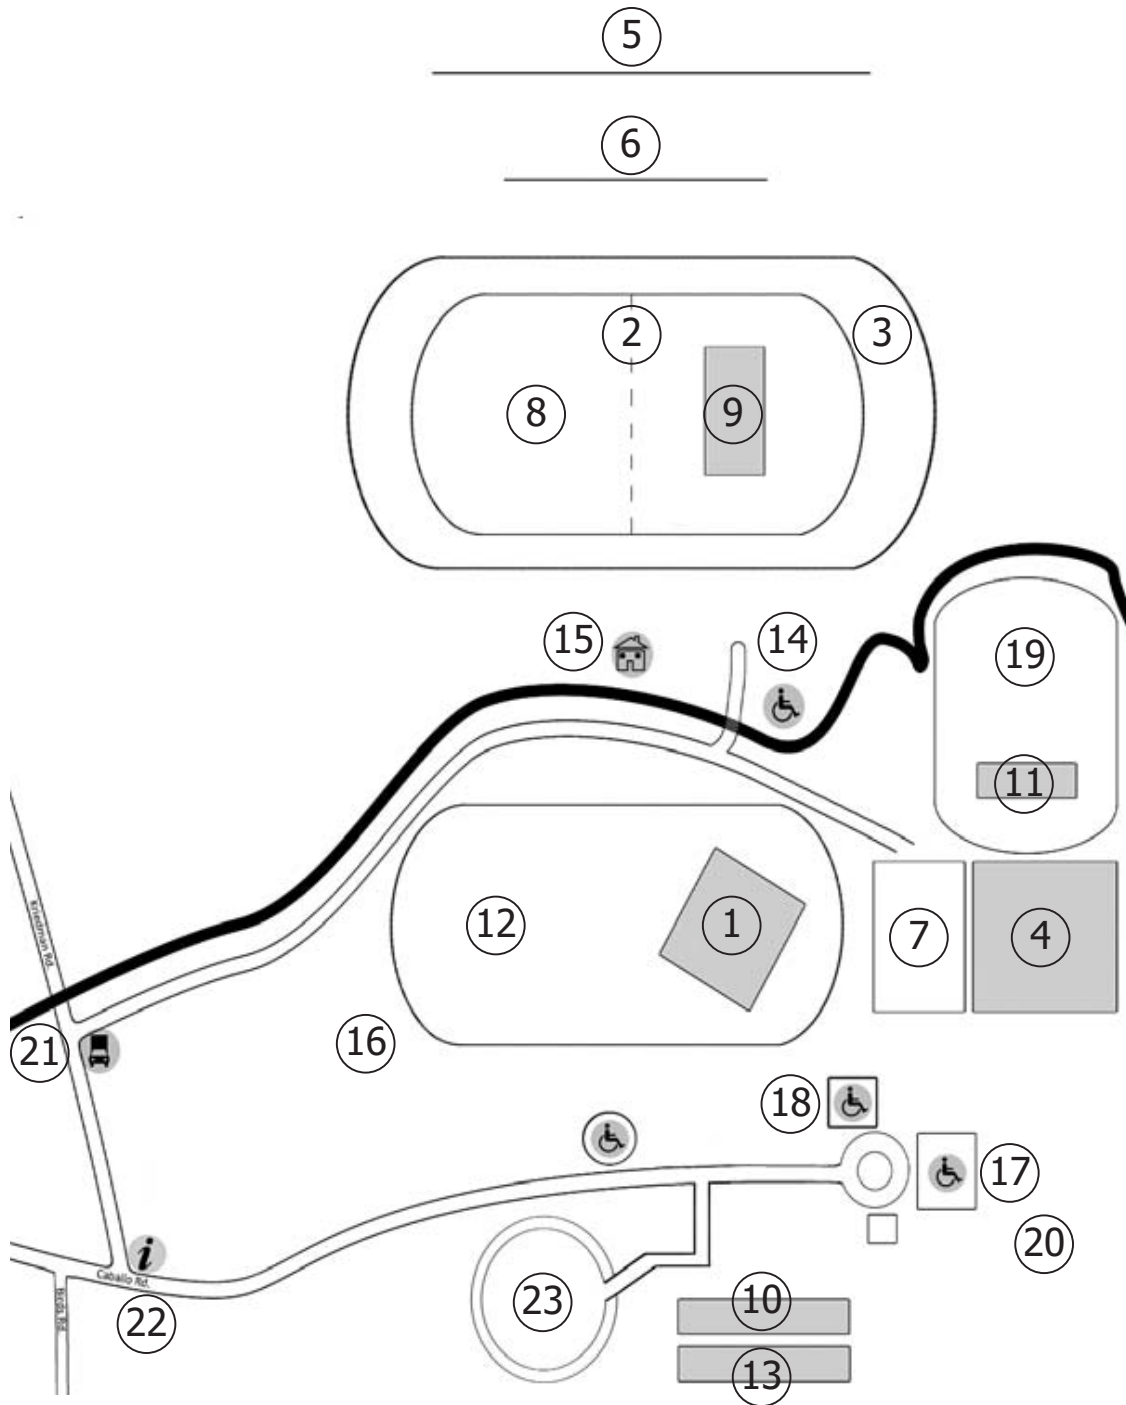

GOLD COAST POLO CLUB

- | | |
|--|-----------------------------|
| 1. MAIN POLO FIELD | 13. STABLING POLO CLUB |
| 2. HUNTWOOD POLO FIELD | 14. TOILETS/SHOWER |
| 3. 1000M SANDTRACK | 15. CATERING |
| 4. SHOWJUMPING ARENA | 16. X COUNTRY JUMPS |
| 5. STABLING HUNTWOOD | 17. RIVERMEAD HOMESTEAD |
| 6. TRUCK PARKING/CAMPING – HUNTWOOD | 18. EVENT OFFICE/FIRST AID |
| 7. TRUCK PARKING/CAMPING – SHOWJUMP AREA | 19. CAR PARKING – FIELD |
| 8. SHOWING FIELD | 20. CAR PARKING - HOMESTEAD |
| 9. DRESSAGE ARENA –GRASS | 21. MAIN TRUCK ENTRY |
| 10. DRESSAGE ARENA – SAND | 22. PUBLIC ENTRY |
| 11. YOUNGSTOCK ARENA | 23. CAR PARKING |
| 12. GENERAL WARM-UP/EXERCISE AREA | |