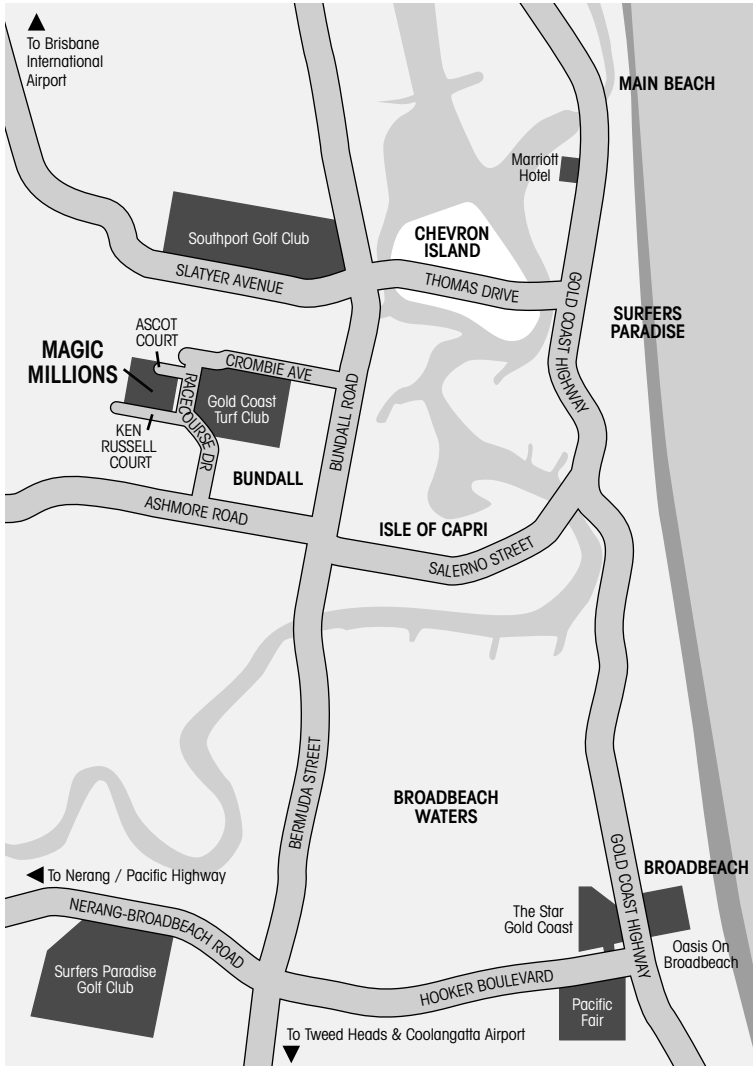

# DIRECTIONS

## TO MAGIC MILLIONS GOLD COAST SALES COMPLEX

**FROM BRISBANE AIRPORT:** Gateway Arterial Road to Gold Coast M1; Pacific Highway M1 Exit 69 (Nerang-Southport Road); Right turn at Ashmore Road lights; Left turn at Racecourse Drive lights; At 1st roundabout - take 2nd exit. Magic Millions Car Park left hand side off Racecourse Drive.

**FROM GOLD COAST AIRPORT:** Left turn onto Gold Coast Highway; Bear left onto Steward Road; Take ramp onto the Pacific Motorway M1; Exit 87 (Oyster Creek Drive, Burleigh Heads); 3rd exit onto Bermuda Street; Continue along Bundall Road; Left turn at Ashmore Road lights; Right turn at Racecourse Drive lights; At 1st roundabout - take 2nd exit. Magic Millions Car Park left hand side off Racecourse Drive.